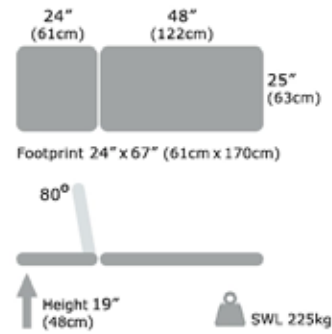

Technical information:

Available attachments:

Towel Rail - Allows full extension of paper over couch.

Included

Single Phlebotomy Arm - Shaped adjustable arm. Detachable.

Included

Extra options:

Shorter length on couch. Other lengths available to order

+ £30

Additional +3" width on couch. Other widths to order.

+ £65

Integral nose hole in head section with wedge to plug hole

+ £25

Additional top layer of pressure relieving memory foam

+ £95