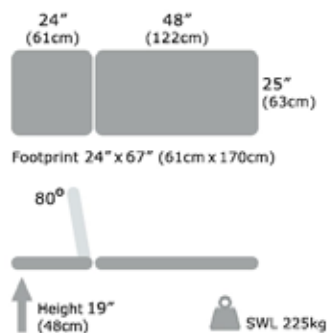

Technical information:

Available attachments:

Towel Rail - Allows full extension of paper over couch.

Included

Side Rails (pair) - Provide additional patient safety. Fold down.

+£145

Side Pads (pair) - Provide additional patient safety. Fold down.

+£165

Extra options:

Shorter length on couch. Other lengths available to order.

+ £30

Additional +3" width on couch. Other widths to order.

+ £65

Integral nose hole in head section with wedge to plug hole.

+ £25

Additional top layer of pressure relieving memory foam.

+ £95