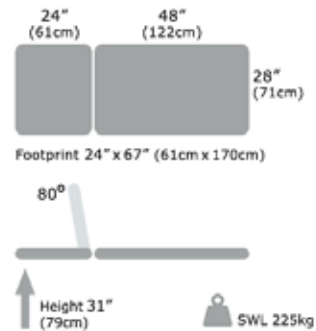

Technical information:

Available attachments:

Towel Rail - Allows full extension of paper over couch.

Included

Side Rails (pair) - Provide additional patient safety. Fold down.

+£145

Side Pads (pair) - Provide additional patient safety. Fold down.

+£165

Phlebotomy Arm (single) - Multi adjustable. Detachable.

+ £95

Extra options:

Integral nose hole in head section with wedge to plug hole

+ £25

Additional top layer of pressure relieving memory foam

+ £95