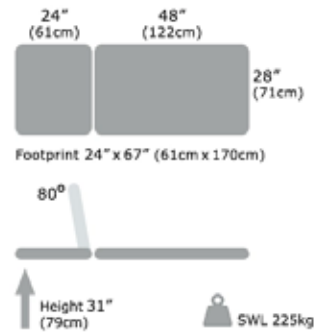

Technical information:

Available attachments:

Towel Rail - Allows full extension of paper over couch.

Included

Side Rails (pair) - Provide additional patient safety. Fold down.

+£145

Side Pads (pair) - Provide additional patient safety. Fold down.

+£165

Phlebotomy Arm (single) - Multi adjustable. Detachable.

+ £95

Extra options:

Integral nose hole in head section with wedge to plug hole

+ £25

Additional top layer of pressure relieving memory foam

+ £95