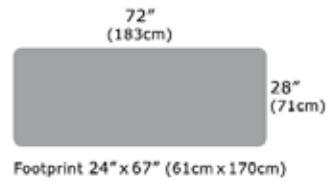

Technical information: