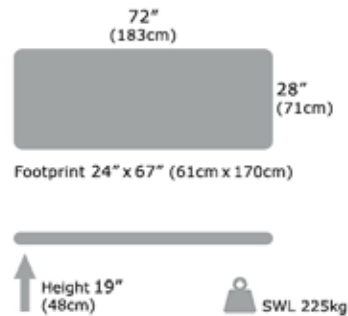

Flat Treatment Table / Changing Table – Static Low Height dimensions (standard):

- Height: 19"
- Footprint: 24" x 67"
- Panel Length: 72"
- Width: 28"
- Max Safe Working Load: 225kg

Production lead time: approx. 15 working days

WIDE FLAT MAT TABLE / CHANGING TABLE - STATIC LOW HEIGHT

EXAMINATION COUCHES

Specifications

Vinyl colours:

Technical information:

Available attachments:

Towel Rail - Allows full extension of paper over couch.