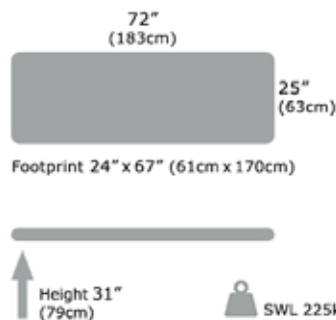

Technical information:

Available attachments:

Towel Rail - Allows full extension of paper over couch.

Included

Side Rails (pair) - Provide additional patient safety. Fold down

+£145

Side Pads (pair) - Provide additional patient safety. Fold down.

+£165

Extra options:

Shorter length on couch. Other lengths available to order

+ £30

Additional +3" width on couch. Other widths to order.

+ £65

Integral nose hole in head section with wedge to plug hole

+ £25

Additional top layer of pressure relieving memory foam

+ £95