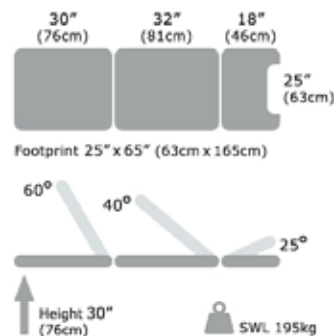

Examination/ Gynaecology & Phlebotomy Couch – Static Fixed Height dimensions (standard):

- Height: 30"
- Footprint: 25" x 65"
- Panel 1 Length: 30"
- Panel 2 Length: 32"
- Panel 3 Length: 18"
- Width: 25"
- Max Safe Working Load: 225kg

EXAMINATION/ GYNAECOLOGY & PHLEBOTOMY COUCH - STATIC FIXED HEIGHT

EXAMINATION COUCHES

Specifications

Vinyl colours:

Technical information:

Available attachments:

Towel Rail - Allows full extension of paper over couch.