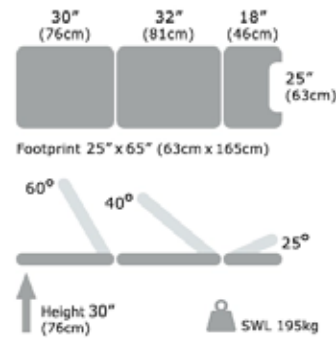

Examination/ Gynaecology & Phlebotomy Couch – Static Fixed Height dimensions (standard):

- Height: 30"
- Footprint: 25" x 65"
- Panel 1 Length: 30"
- Panel 2 Length: 32"
- Panel 3 Length: 18"
- Width: 25"
- Max Safe Working Load: 225kg

Special features:

Features perineal cut out. Multi-adjustable leg supports and metal tray included.

Phlebotomy Arm (single) easily adjusted / removed - included.

Order online at [meditelle.co.uk](https://www.meditelle.co.uk) or email sales@meditelle.co.uk

EXAMINATION/ GYNAECOLOGY & PHLEBOTOMY COUCH - STATIC FIXED HEIGHT

Specifications

Vinyl colours:

Technical information:

Available attachments:

Towel Rail - Allows full extension of paper over couch.

+£29

Extra options: