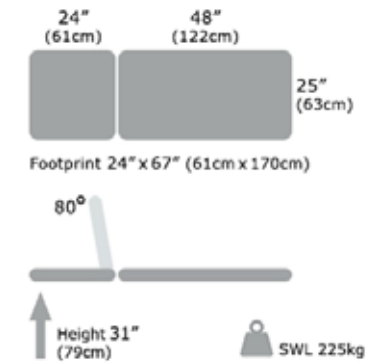

FIRST AID / EXAMINATION COUCH - STATIC

EXAMINATION COUCHES

Specifications

Vinyl colours:

Technical information:

Available attachments:

Towel Rail - Allows full extension of paper over couch.

Included

Side Rails (pair) - Provide additional patient safety. Fold down

+ £145

Side Pads (pair) - Provide additional patient safety. Fold down

+ £165

Phlebotomy Arm (single) - Multi adjustable. Detachable.

+ £95

Extra options:

Shorter length on couch. Other lengths available to order

+ £30

Additional +3" width on couch. Other widths to order.

+ £65

Integral nose hole in head section with wedge to plug hole

+ £25

Additional top layer of pressure relieving memory foam