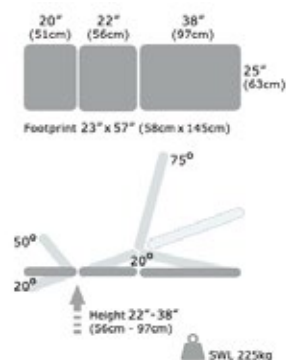

Heavy Duty 5 Section Manipulation / Drainage Plinth – Electronic dimensions (standard):

- Height: 22" – 38" (Adjustable)
- Footprint: 23" x 57"
- Panel 1 Length: 20"
- Panel 2 Length: 22"
- Panel 3 Length: 38"
- Width: 25"
- Max Safe Working Load: 225kg

Technical information:

Available attachments:

Towel Rail - Allows full extension of paper over couch.

+ £29

Extra options:

Integral nose hole in head section with wedge to plug hole

+ £25

Additional top layer of pressure relieving memory foam