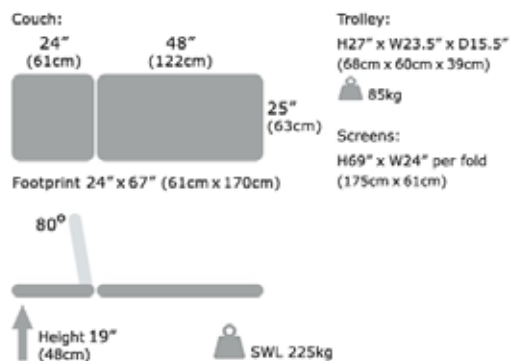

Technical information:

Available attachments:

Towel Rail - Allows full extension of paper over couch.

+ £29

Side Rails (pair) - Provide additional patient safety. Fold down

+ £145

Side Pads (pair) - Provide additional patient safety. Fold down

+ £165

Extra options:

Shorter length on couch. Other lengths available to order.

+ £30

Additional +3" width on couch. Other widths to order

+ £85

Integral nose hole in head section with wedge to plug hole

+ £25

Additional top layer of pressure relieving memory foam

+ £95

Order online at meditelle.co.uk or email sales@meditelle.co.uk