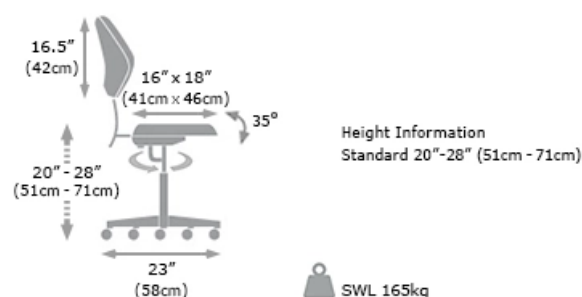

Technical information: