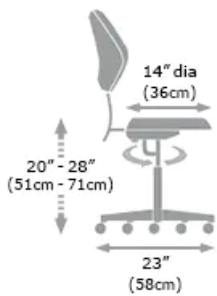

+ £30

Wheel Variants:
Soft Anti-Static -roll freely on hard floors; Brake Loaded -roll & lock when sat on; Static -cup feet

+ £25

Height Variants:
Low Lift 19”-24”
High Lift 22”-32”

+ £20

Larger Seat Pad: increases overall seat pad diameter by +2”

FREE Delivery anywhere in mainland UK by courier

Technical information:

Height Information
Standard 20"-28" (51cm - 71cm)
Low option 19"-24" (48cm - 61cm)
High option 22"-32" (56cm - 81cm)

SWL 165kg

Vinyl colours: