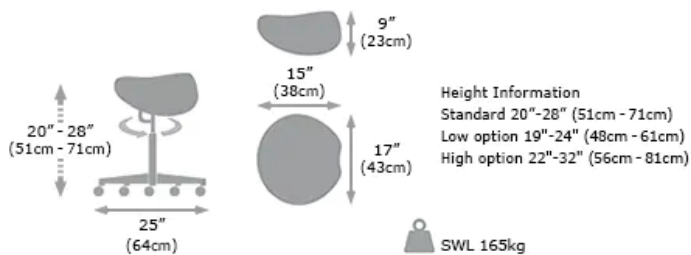

Technical information: