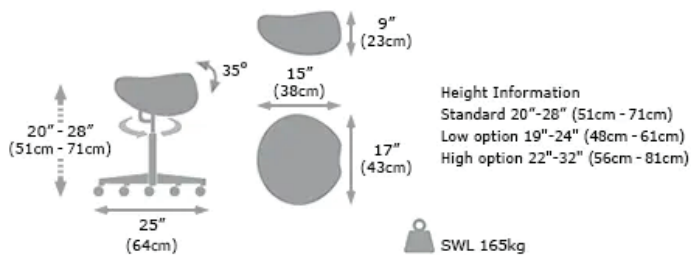

Technical information: