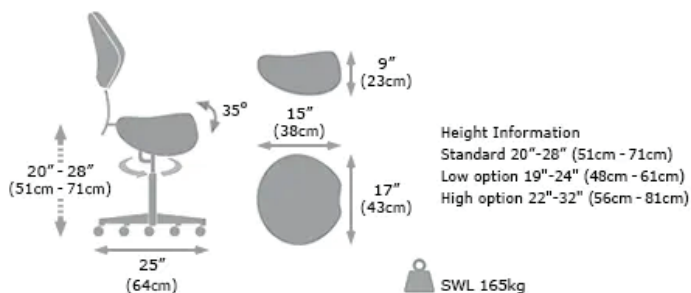

Height Variants:
Low Lift 19”-24”
High Lift 22”-32”

+ £20

Smaller Saddle Pad:
reduces overall seat pad diameter by -1”

+ £30

Order online at [meditelle.co.uk](https://www.meditelle.co.uk) or email sales@meditelle.co.uk

TILT SADDLE CHAIRS

Specifications

HAN9450

HAN9470

UK Made. CE marked
 Anti-microbial vinyl
 Assembly required

FREE Delivery anywhere in mainland UK by courier

Technical information:

Vinyl colours: