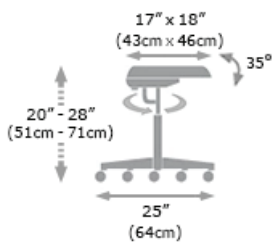

### Technical information:

**Height Information**  
 Standard 20"-28" (51cm - 71cm)  
 Low option 19"-24" (48cm - 61cm)  
 High option 22"-32" (56cm - 81cm)

SWL 165kg