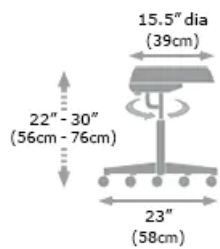

Medical Operator Tub Stool dimensions (standard):

Low and High height versions are available.

- Height: 22” – 30” (Adjustable)
- Seat Pad Diameter: 15.5”
- Wheel Base: 23”
- Max. User Weight 165kg

Production lead time: approx. 7-10 working days

+ £25

Height Variants:
Low Lift 21”-26”
High Lift 24”-34”

+ £20

Order online at [meditelle.co.uk](https://www.meditelle.co.uk) or email sales@meditelle.co.uk

MEDICAL OPERATOR TUB STOOLS

Specifications

HAN9700

HAN9710

UK Made. CE marked Anti-microbial vinyl Assembly required

FREE Delivery anywhere in mainland UK by courier

Technical information:

Height Information
Standard 22"-30" (56cm - 76cm)
Low option 21"-26" (53cm - 66cm)
High option 24"-34" (61cm - 86cm)