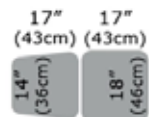

## Patient Chair – Hydraulic Lift dimensions (standard):

- Height: 19" – 25" (Adjustable)
- Footprint: 23" Diameter
- Panel 1 Length: 17"
- Panel 2 Length: 17"
- Width: 18"
- Weight: 165kg

**Production lead time: approx. 15 working days**

### Technical information:

Footprint 18" Dia (46cm)

Height 19"-25"  
(48cm - 64cm)

SWL 165kg