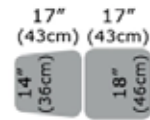

Patient Chair – Hydraulic Lift dimensions (standard):

- Height: 19" – 25" (Adjustable)
- Footprint: 23" Diameter
- Panel 1 Length: 17"
- Panel 2 Length: 17"
- Width: 18"
- Weight: 165kg

Production lead time: approx. 15 working days

PATIENT CHAIR - HYDRAULIC LIFT

TREATMENT CHAIRS

Specifications

Technical information:

Footprint 18" Dia (46cm)

Height 19"-25"
(48cm - 64cm)

SWL 165kg

Vinyl colours: