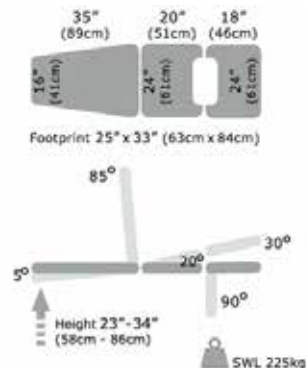

Gynaecology Chair dimensions (standard):

- Height: 23" – 34" (Adjustable)
- Footprint: 25" x 33"
- Panel 1 Length: 35"
- Panel 2 Length: 20"
- Panel 3 Length: 18"
- Width: 24"
- Weight: 225kg

UK Made. CE marked

Personal installation service to order.

This Christie gynaecology/obstetric chair is a variable height gynaecology chair of steel frame construction, it features gas-assisted back and mid sections and a manually adjusting leg section that can be easily removed when required. The Christie offers a 20° hydraulic tilt action seat panel, adjustable leg supports, a headrest and a metal tray as standard. This gynaecology chair is available in a choice of anti-microbial vinyl upholstery options to suit your examination room.

Special features:

Leg section easily removed. Model features perineal cut out.

Padded arm rests attach to sides of chair. Can be adjusted back / down when not required.

GYNAECOLOGY CHAIR

Specifications

Technical information: