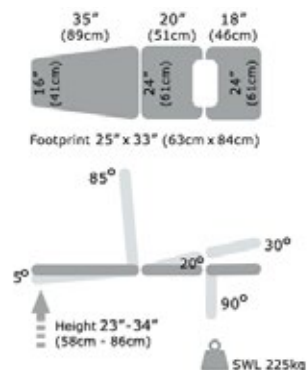

Gynaecology Chair dimensions (standard):

- Height: 23" – 34" (Adjustable)
- Footprint: 25" x 33"
- Panel 1 Length: 35"
- Panel 2 Length: 20"
- Panel 3 Length: 18"
- Width: 24"
- Weight: 225kg

Production lead time: approx. 20 working days

GYNAECOLOGY CHAIR

TREATMENT CHAIRS

Specifications

Technical information:

Vinyl colours:

Extra options:

Additional top layer of pressure relieving memory foam

+ £95