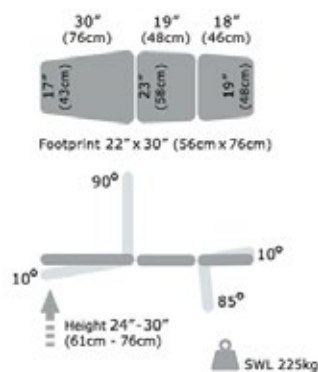

PHLEBOTOMY BLOOD DRAWING CHAIR - HYDRAULIC LIFT

TREATMENT CHAIRS

Specifications

Vinyl colours:

Technical information:

Available attachments:

Head Cushion - Provides patient support. Detachable.

+ £49